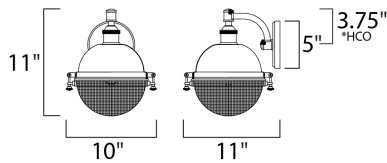

*height from center of outlet to the top of the fixture

MEASUREMENTS

- DIMENSION : 10" W x 11" H x 11" Ext
- BACK PLATE : 5" W x 5" H x 3.75" HCO
- HANGING WEIGHT : 4.84 lb

LAMPING

- INPUT VOLTAGE : 120V
- BULB : 1 x 60W Incandescent E26 Medium , 60W Total
- BULB INCLUDED : (Not Included)
- DIMMABLE : Yes
- LIGHTING_DIRECTION : Down